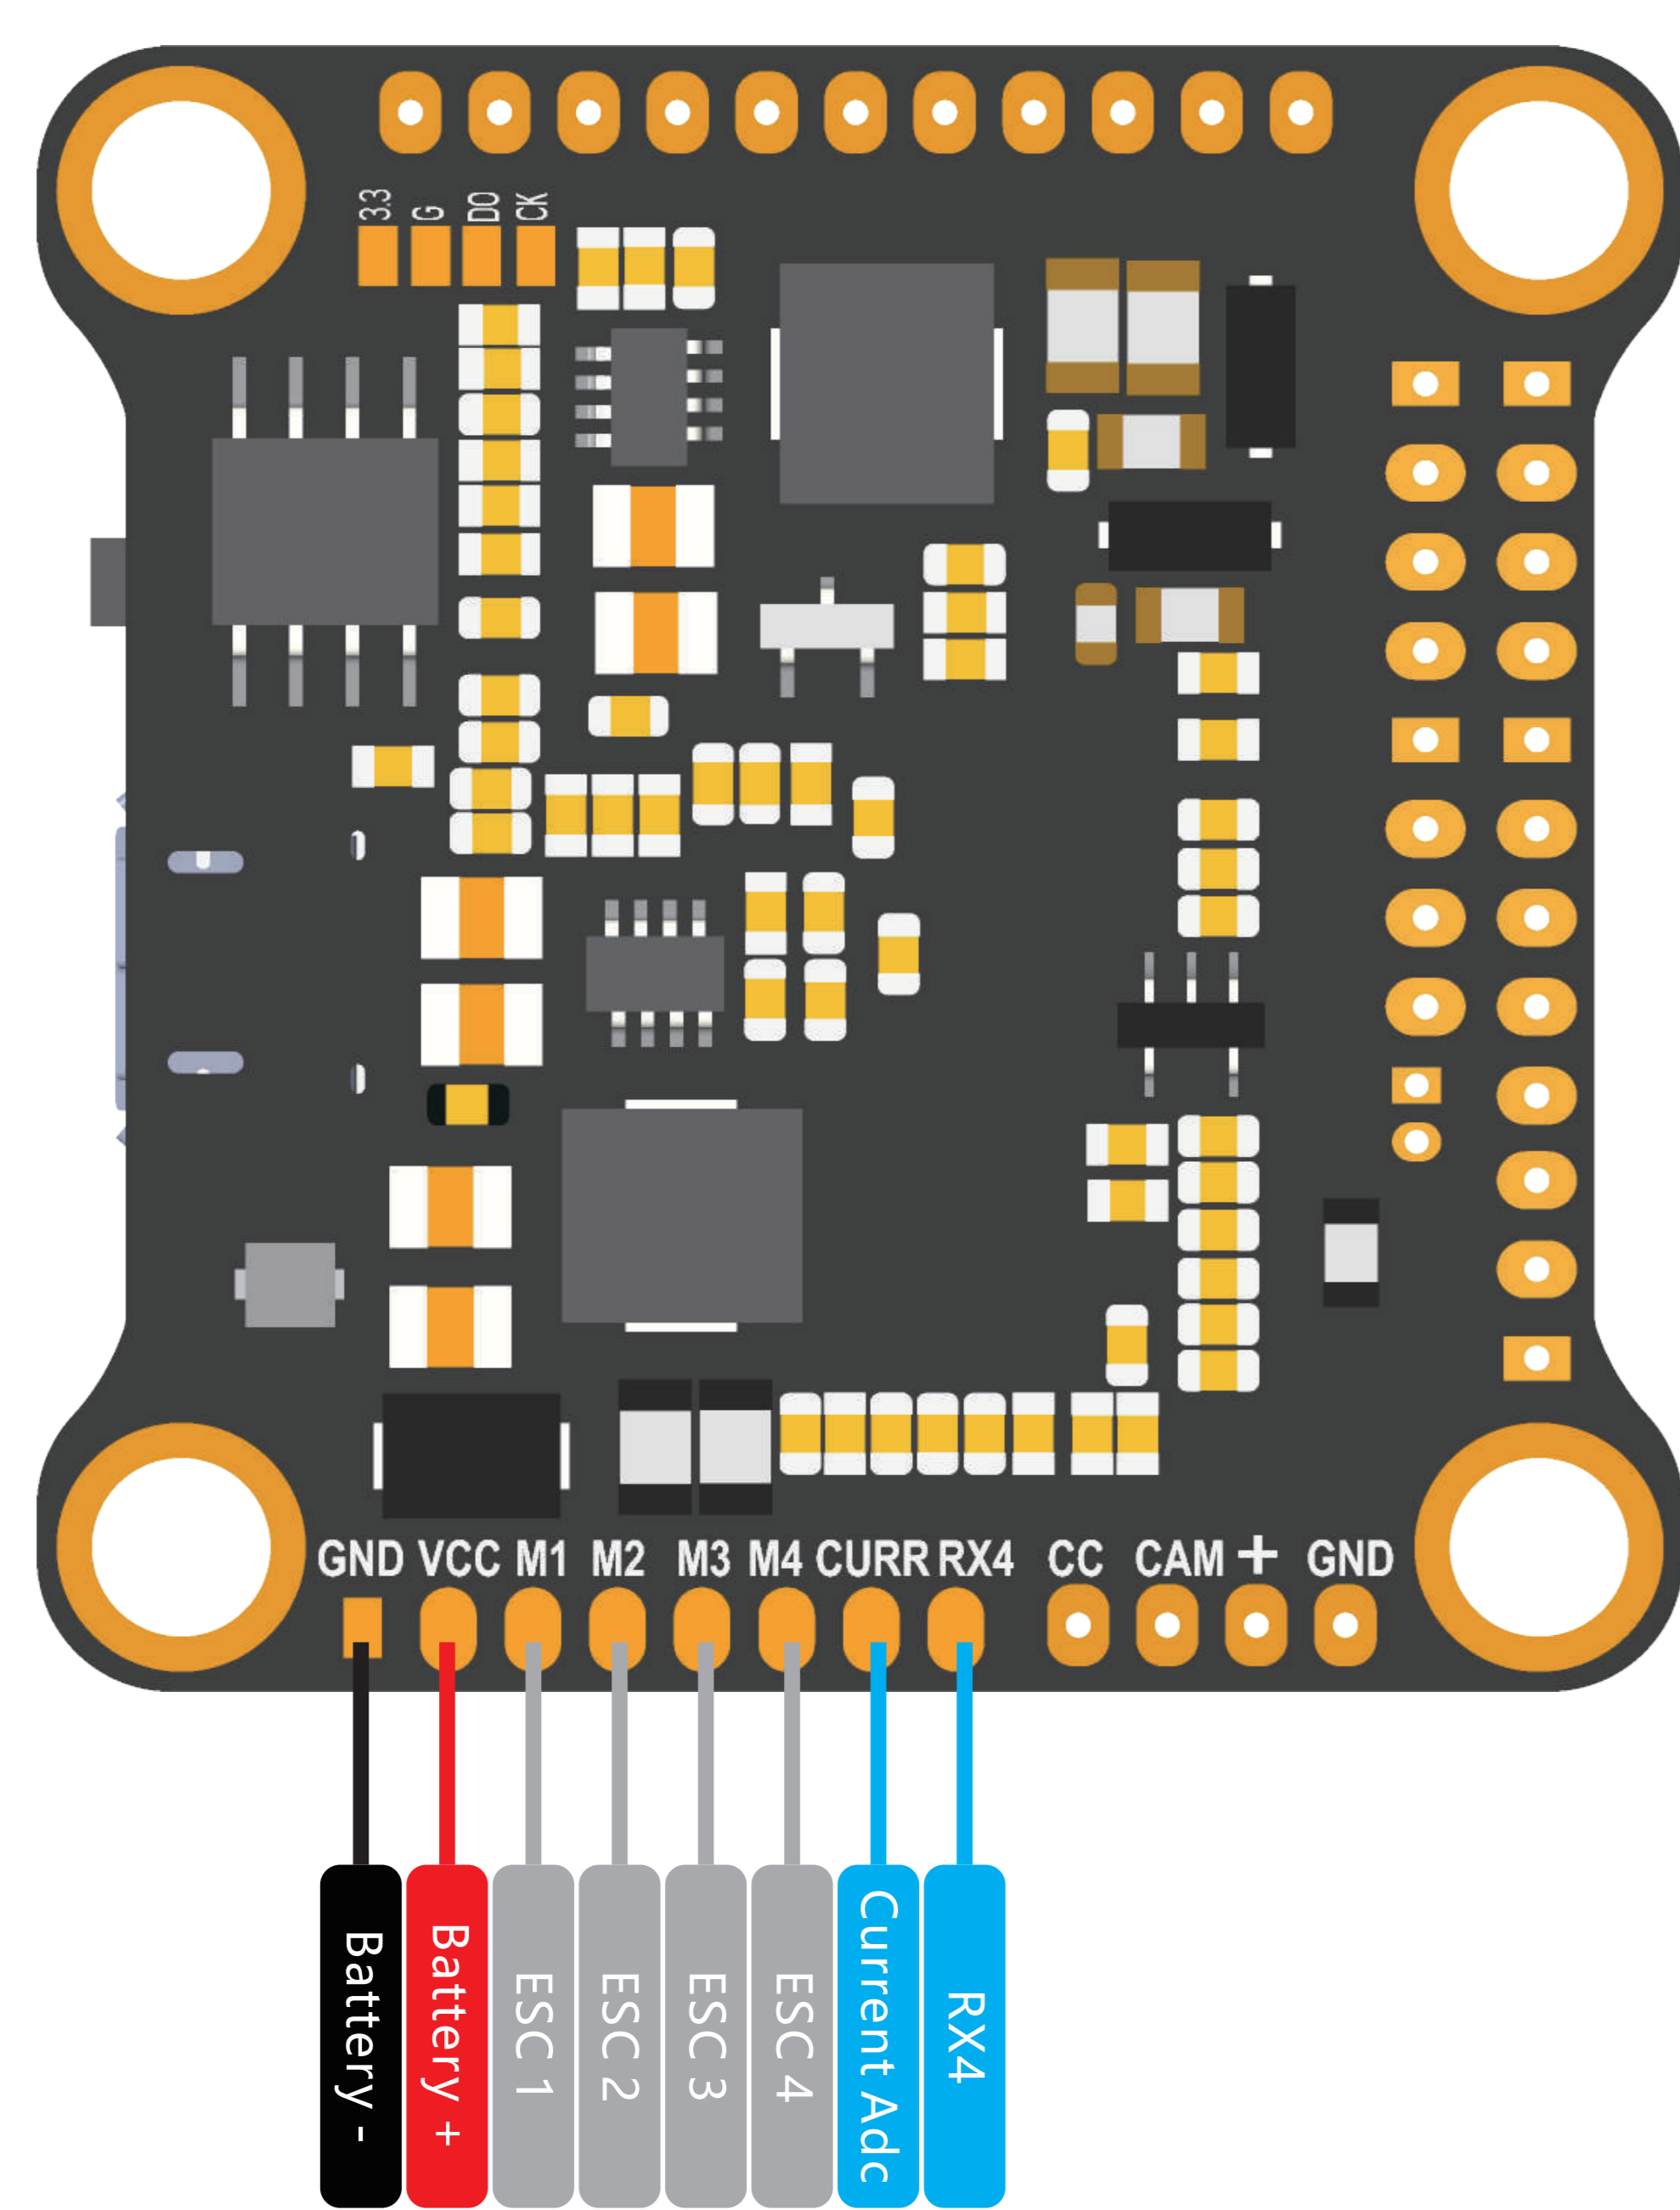

FOXEEER F722 V2 Flight Controller

Wiring schematic diagram

Normal Wiring

PASS Wiring

Connecting with DJI