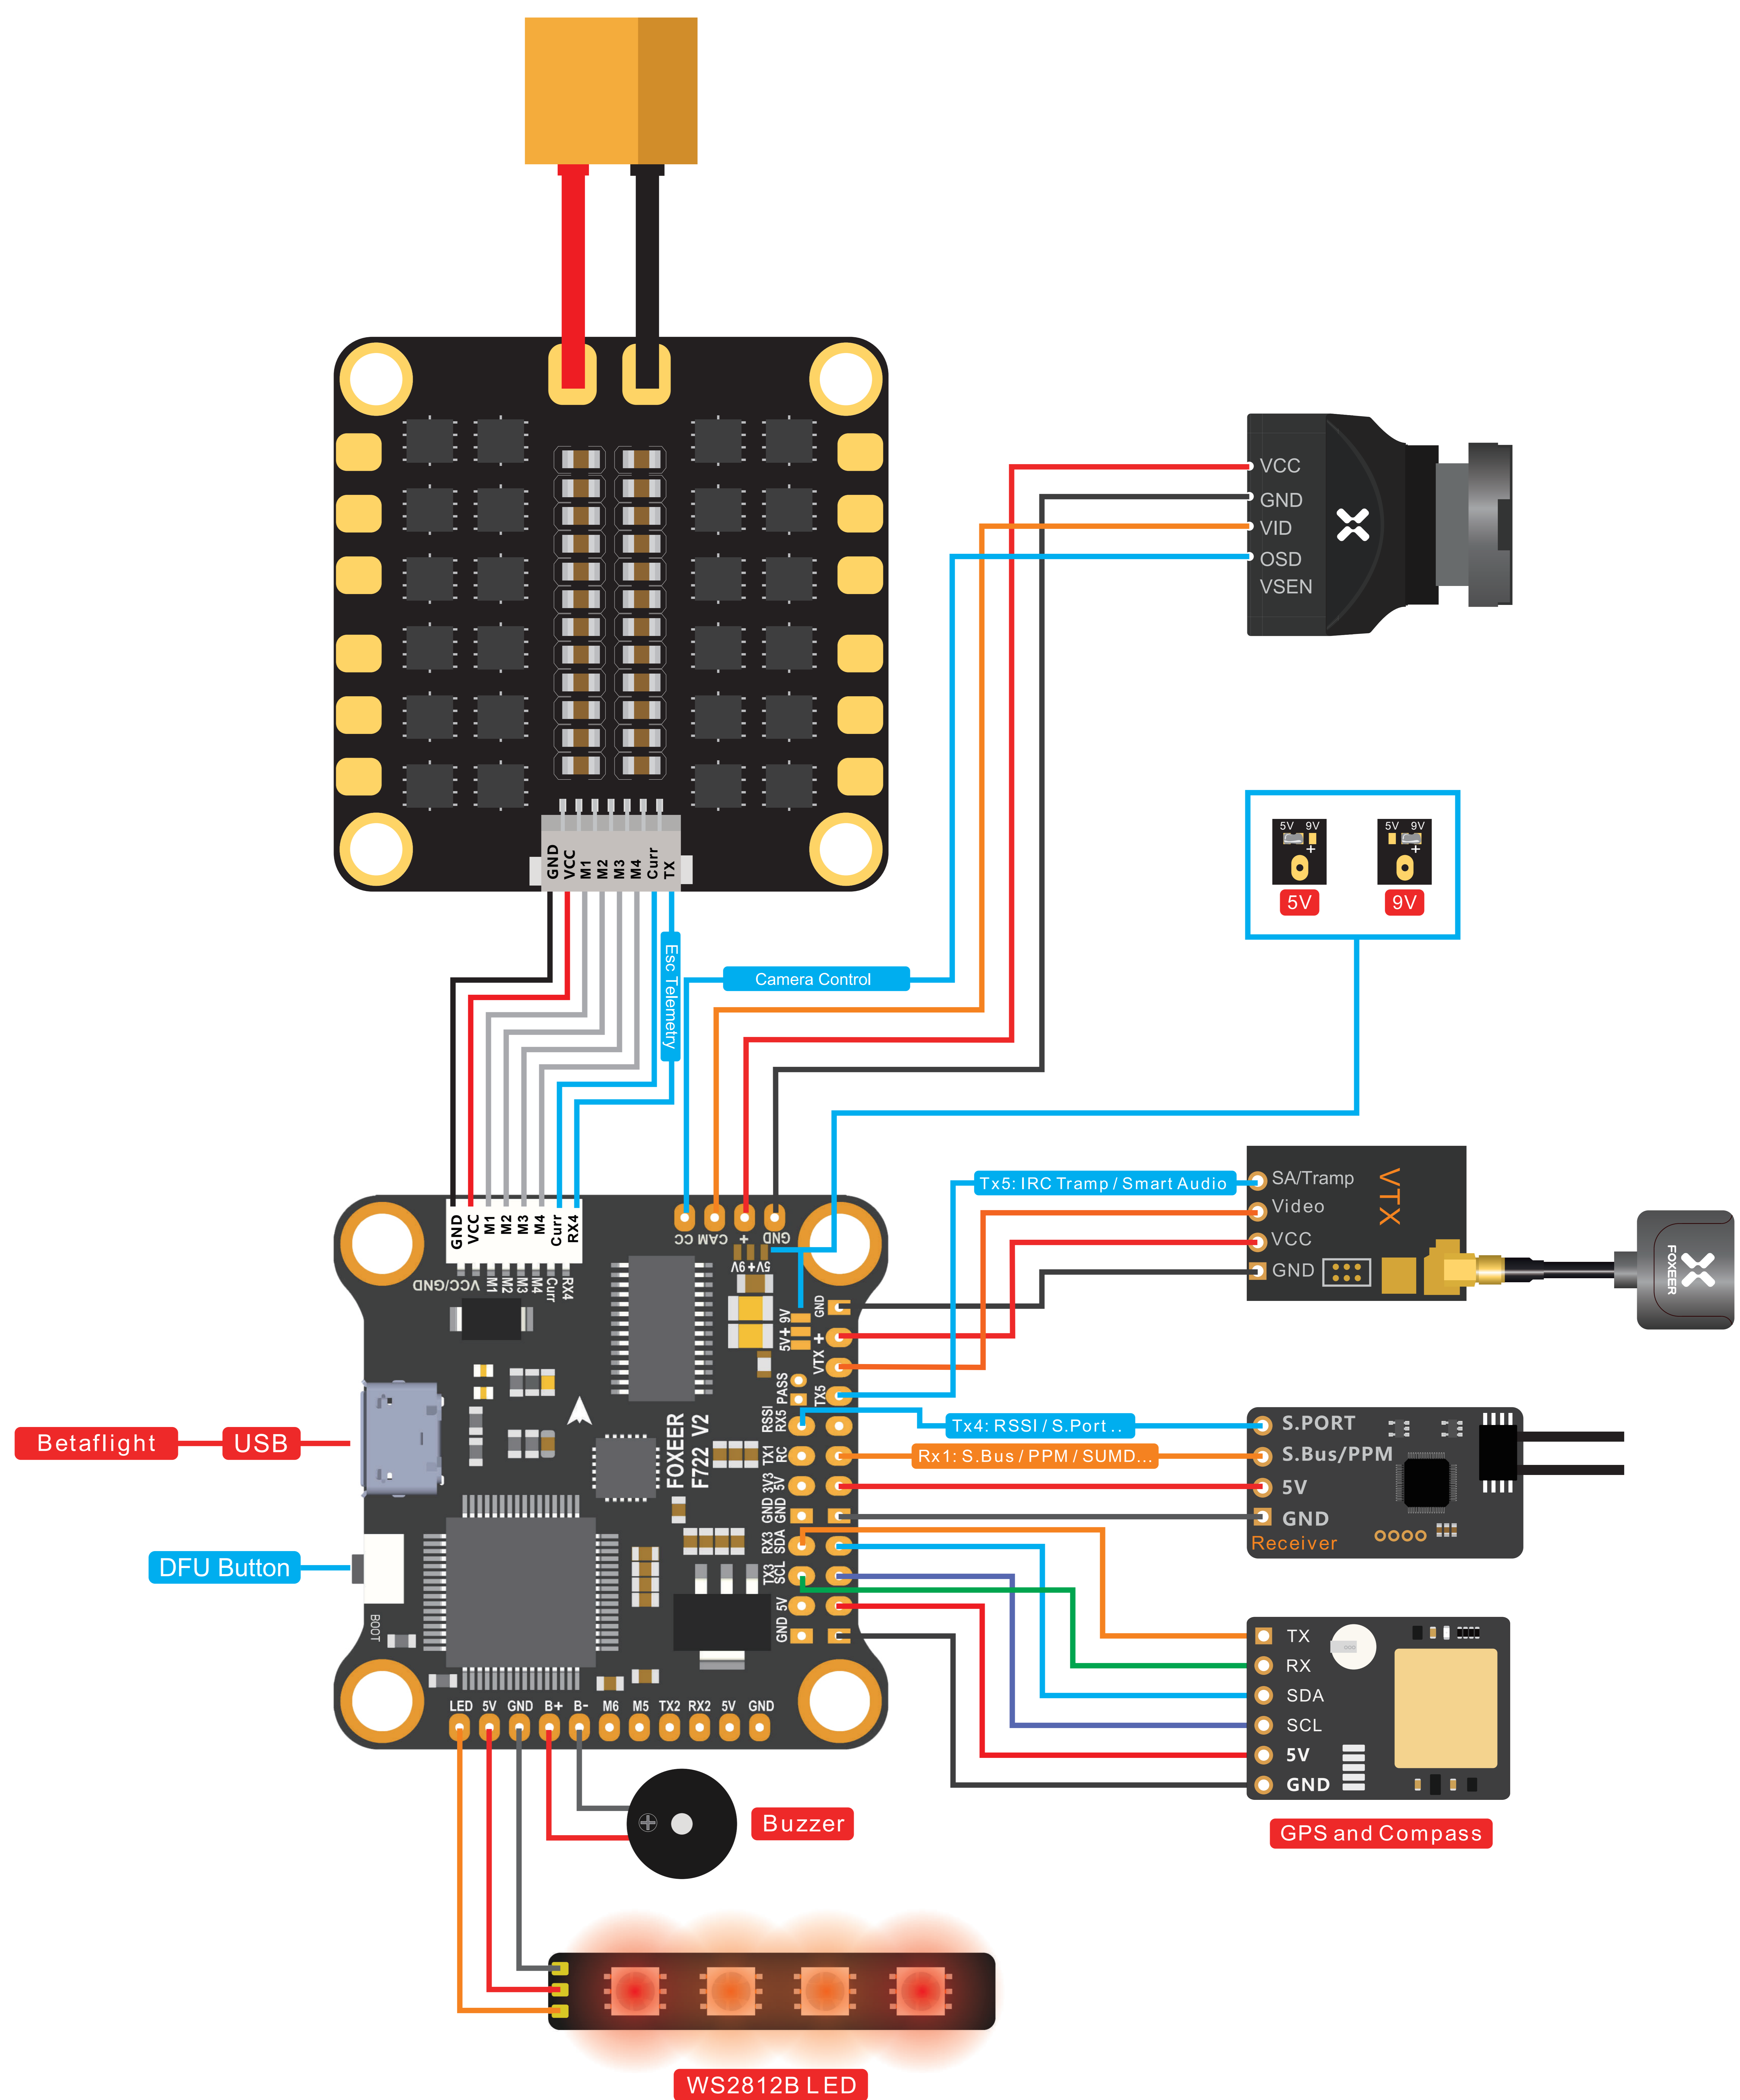

FOXEEER F722 V2 Flight Controller

Wiring schematic diagram

Normal Wiring

PASS Wiring

Connecting with DJI