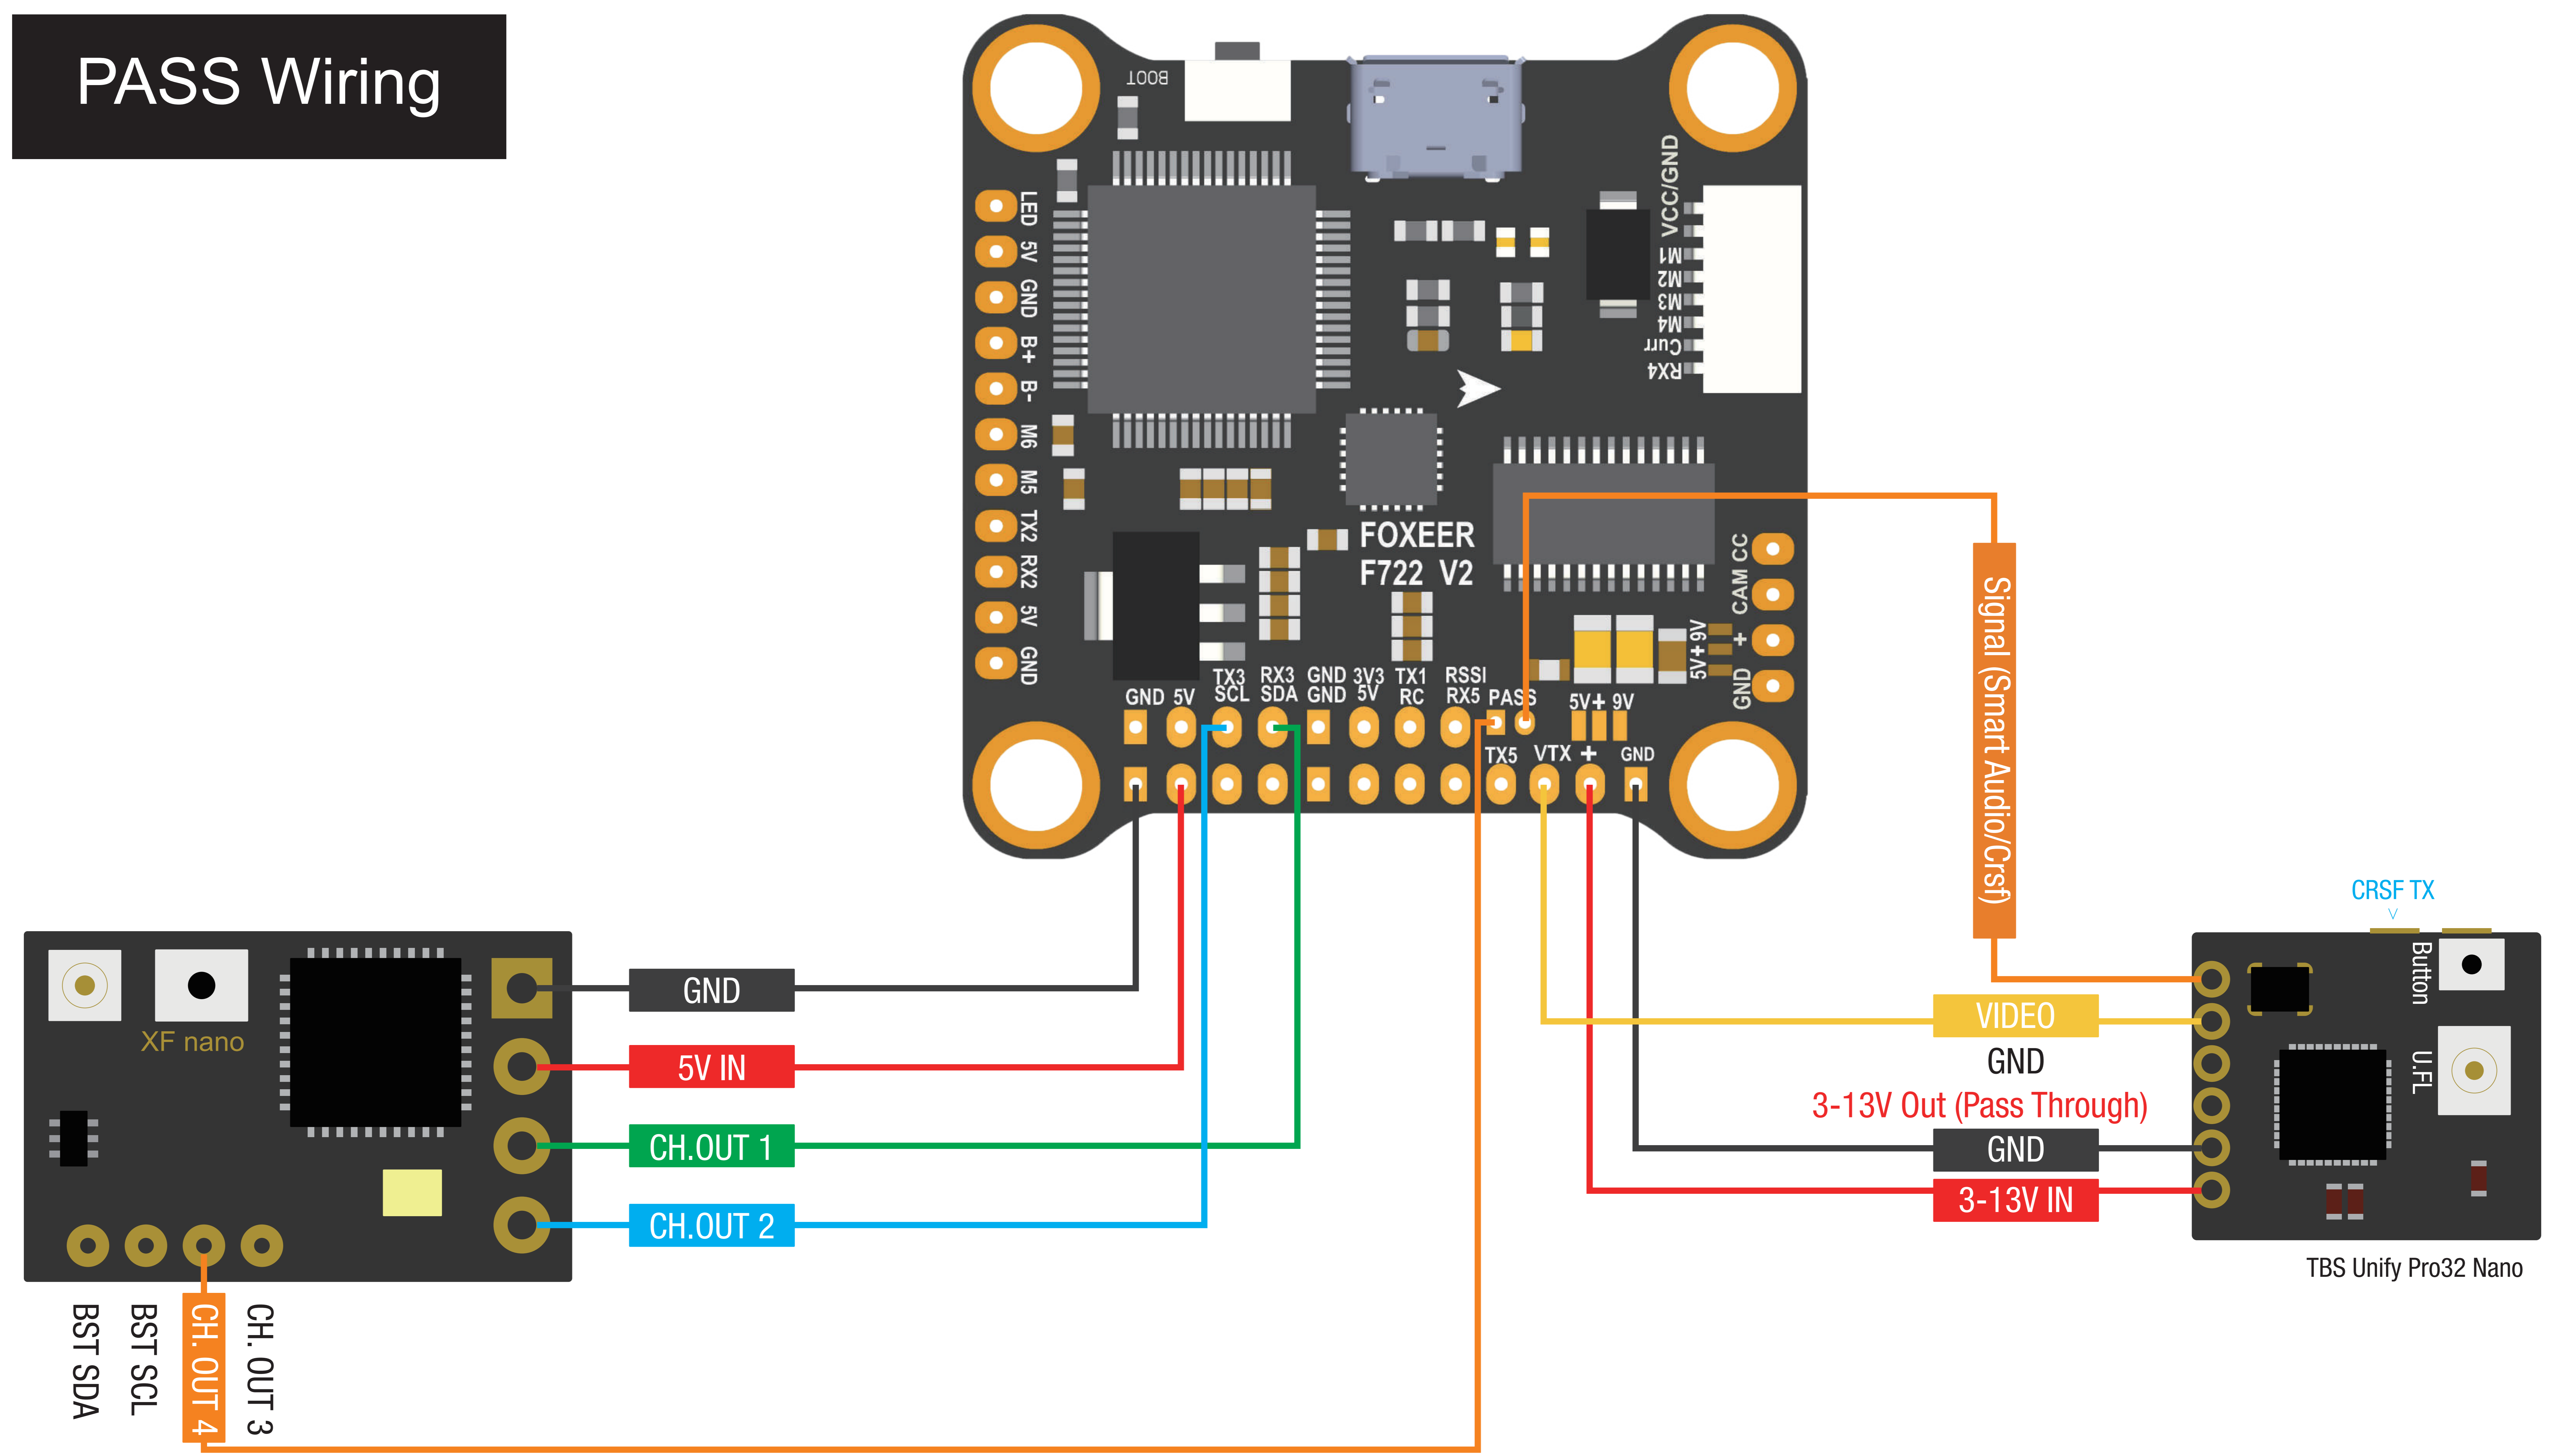

FOXEEER F722 V2 Flight Controller

Wiring schematic diagram

Normal Wiring

PASS Wiring

Connecting with DJI