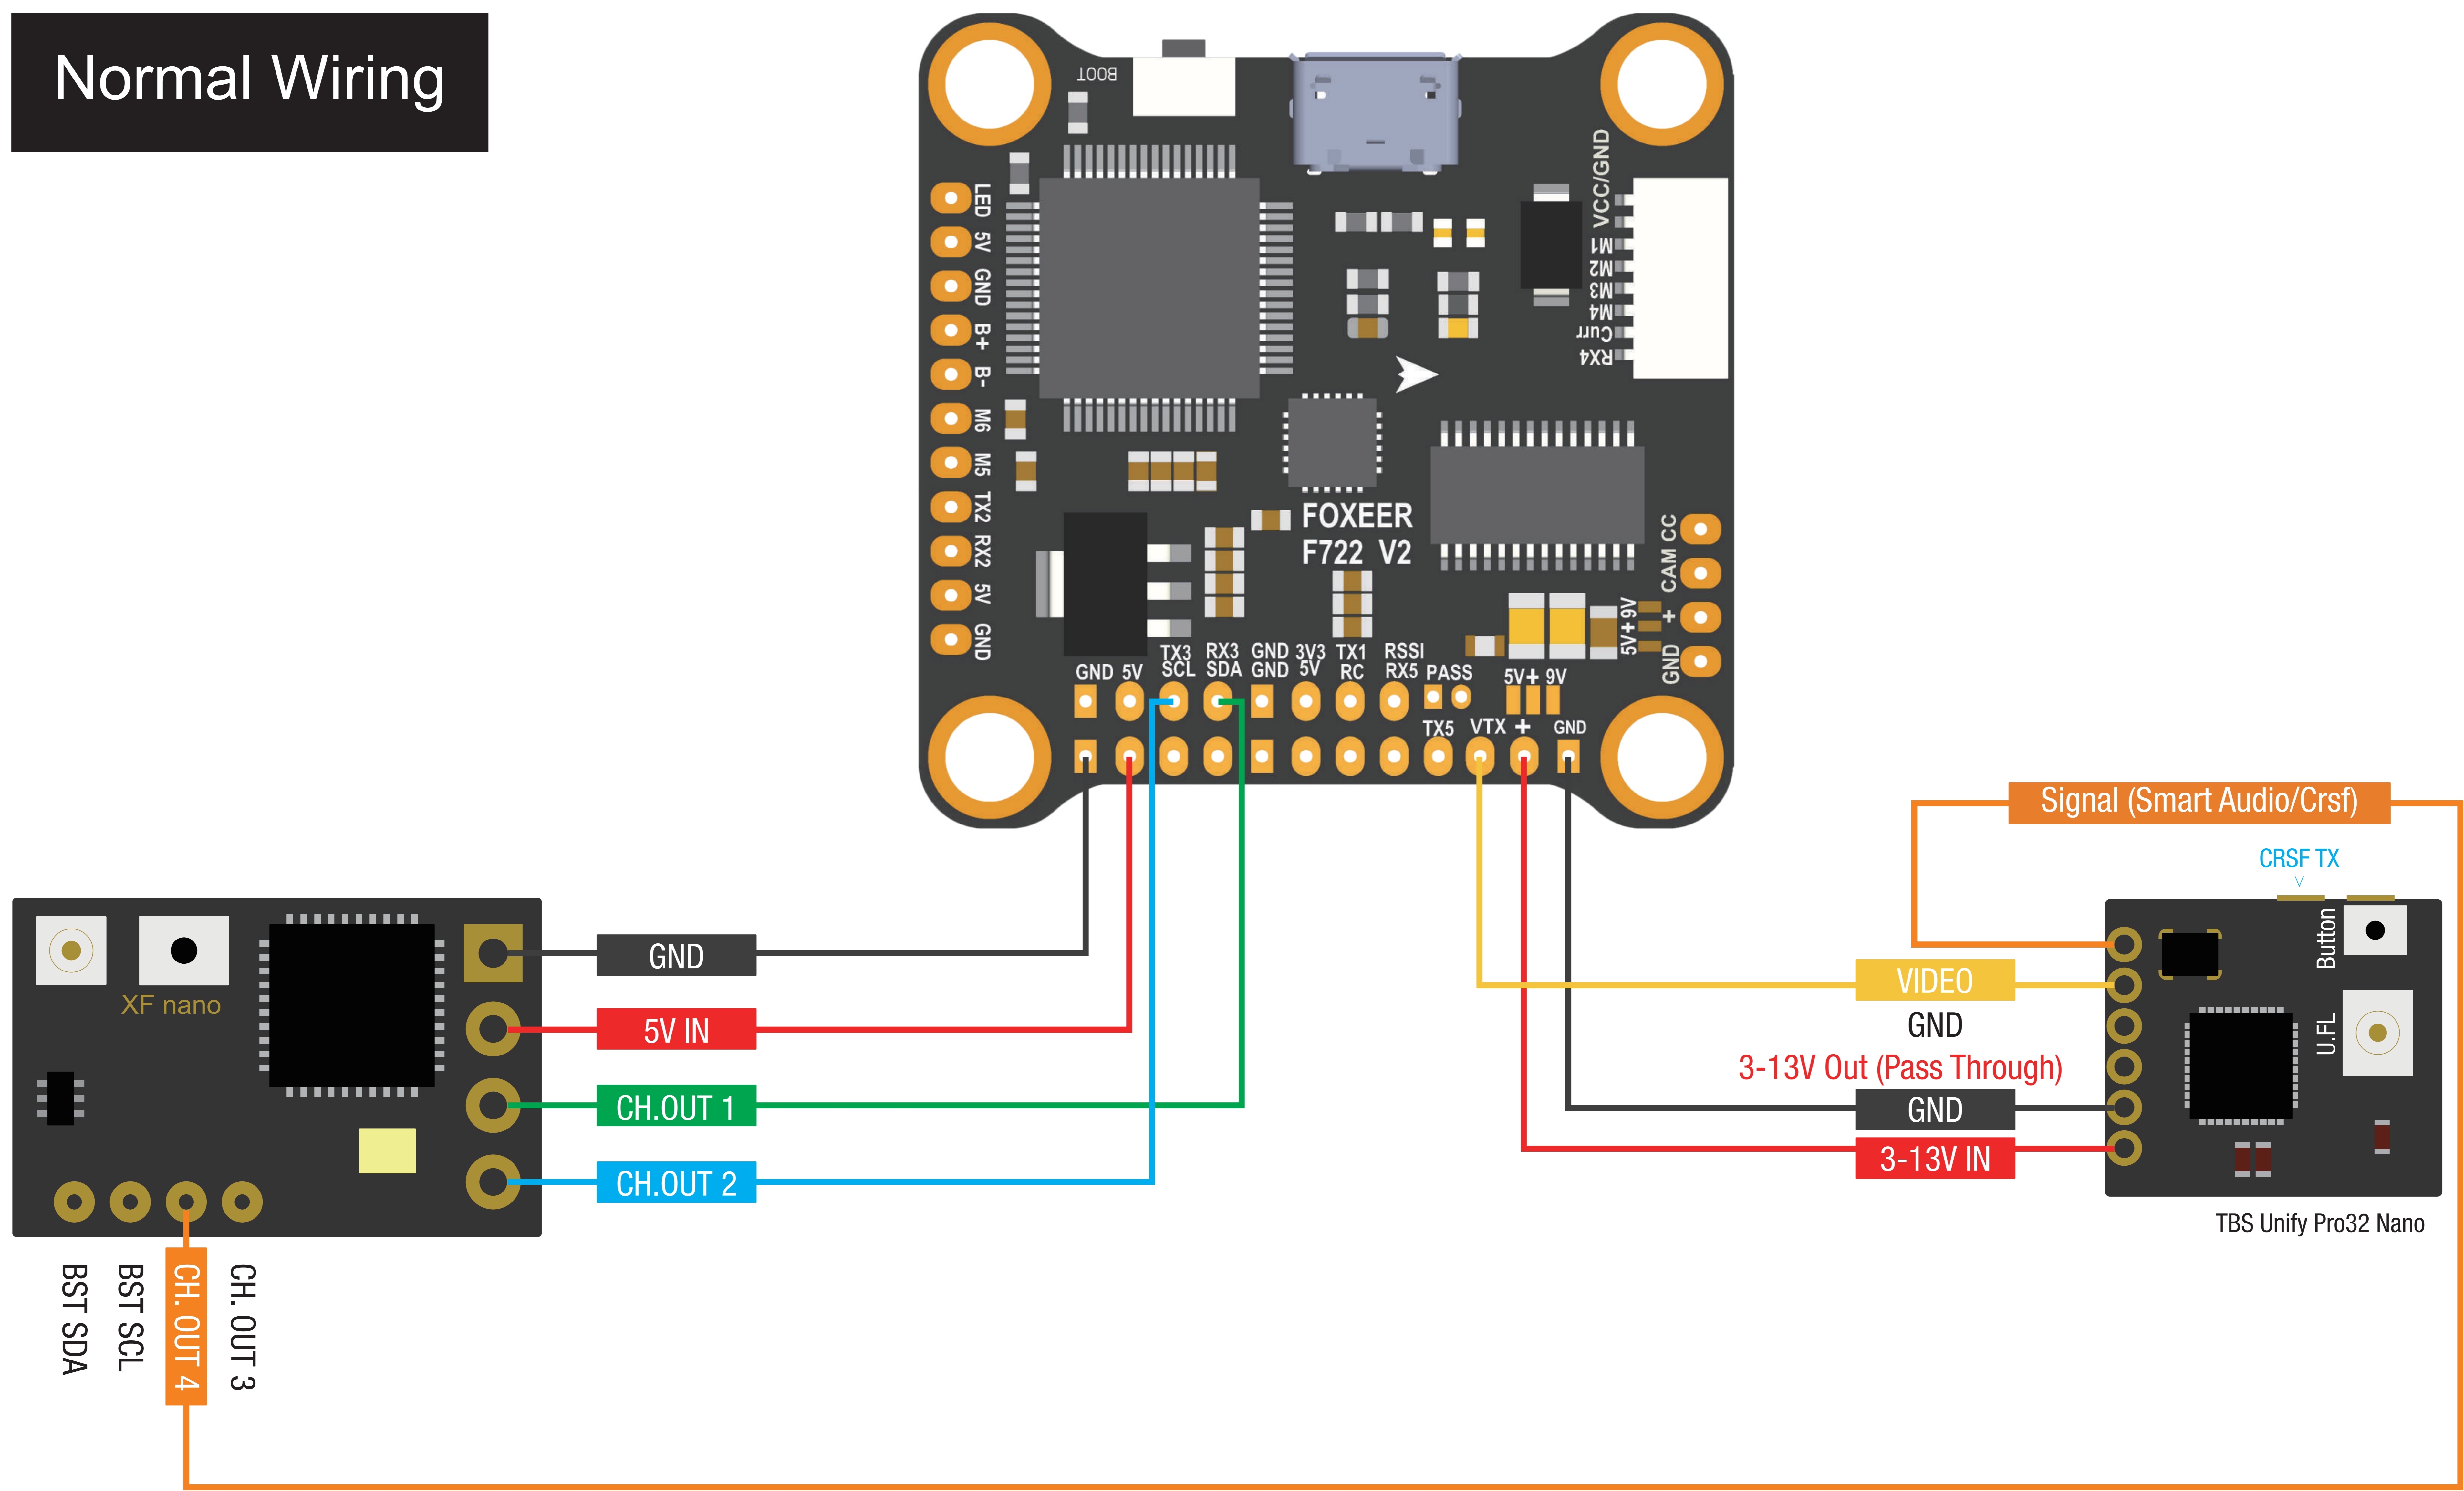

FOXEEER F722 V2 Flight Controller

Wiring schematic diagram

Normal Wiring

PASS Wiring

Connecting with DJI